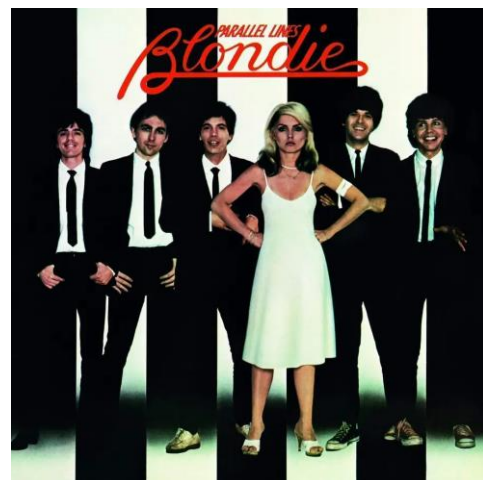

PT SKI QUIZ - ANSWERS

Day 28 – Album covers

Fleetwood Mac - Rumours

Madonna – True Blue

Bruce Springsteen – Born in the USA

Coldplay – Parachutes

David Bowie – Aladdin Sane

Duran Duran - Rio

PT SKI QUIZ - ANSWERS

The Clash – London Calling

Supertramp – Breakfast in America

Nirvana - Nevermind

Pink Floyd – Dark Side of the Moon

Led Zeppelin – Led Zeppelin

Blondie – Parallel lines

PT SKI QUIZ - ANSWERS